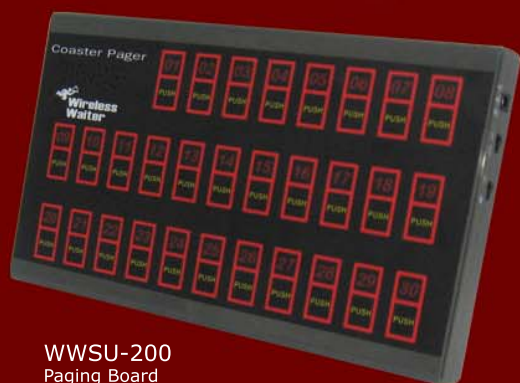

Get a **Wireless Paging System** and improve **Staff Efficiency & Customer Satisfaction**

Turn waiting guests into happy customers with the Wireless Waiter Pager. The Pager notifies customers with a flash, alarm and vibration the instant their table or service is ready.

No need for long lines or noisy overhead systems. With the Wireless Waiter Pager, you'll easily manage your guest flow and create a quieter, more inviting ambience

Features

- 30 Pagers for each base station
- Wireless Range up to 500m
- Easy to setup and use
- Multiple Alert Options - flash, alarm and vibrate
- Smart Battery Charging - stackable recharging system
- Durable Coaster Design

WWSU-200
Paging Board

WWSU-211
Coaster Pager

Application

Club

Tea House

Coffee Shop

Restaurant

With it's durable design and ease of use the Wireless Waiter Pager will fit into any environment.